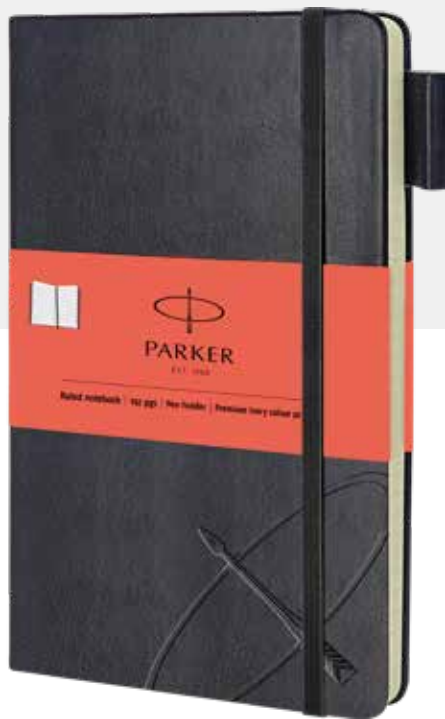

For Internal Communication only

NOTEBOOK

SMALL & LARGE

A perfect companion whenever and wherever you are. Jot down your ideas, your thoughts or just take it along to work. Make a statement with this exclusive range of Parker notebooks.

NOTEBOOK SPECIFICATIONS

- PU black hardcover with rounded corners.
- 192 pages
- Premium quality 90 gsm Ivory paper.
- Pen holder with Parker logo branding.
- Pocket at back side for keeping documents.
- Ribbon bookmark.
- Available in 4 sleeve color options- Orange, Silver, Lime green, Yellow

Ruled Notebook

Small Notebook

(W-9 x H-14cm - 1 N Small Notebook)

Large Notebook

(W-13xH-21 cm - 1 N Large Notebook)

Sleeve Colour Options

for Small & Large Notebooks

PACKAGING DETAILS