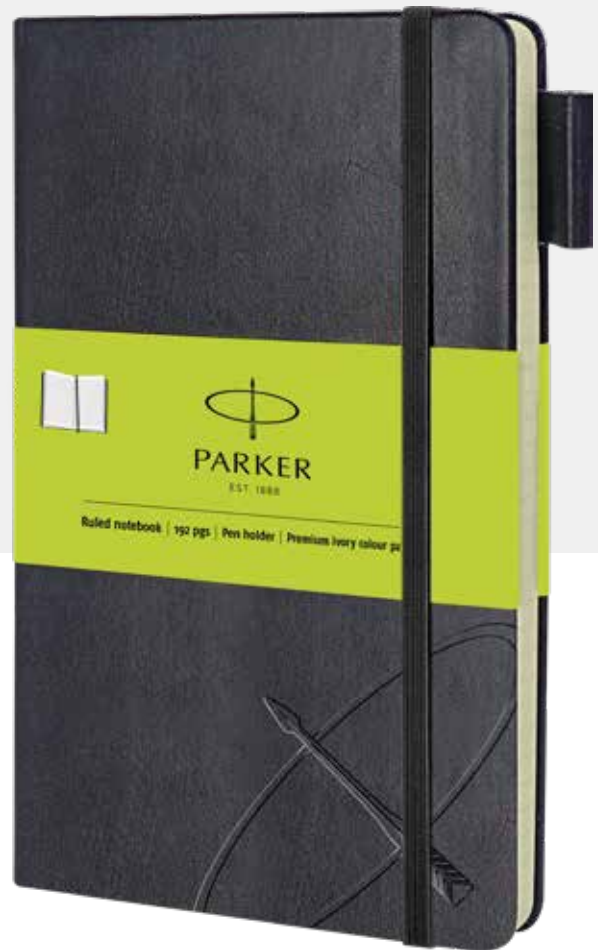

For Internal Communication only

NOTEBOOK

SMALL & LARGE

A perfect companion whenever and wherever you are. Jot down your ideas, your thoughts or just take it along to work. Make a statement with this exclusive range of Parker notebooks.

NOTEBOOK SPECIFICATIONS

- PU black hardcover with rounded corners.
- 192 pages
- Premium quality 90 gsm Ivory paper.
- Pen holder with Parker logo branding.
- Pocket at back side for keeping documents.
- Ribbon bookmark.
- Available in 4 sleeve color options- Orange, Silver, Lime green, Yellow

Ruled Notebook

Small Notebook

(W-9 x H-14cm - 1 N Small Notebook)

Large Notebook

(W-13xH-21 cm - 1 N Large Notebook)

Sleeve Colour Options

for Small & Large Notebooks

PACKAGING DETAILS