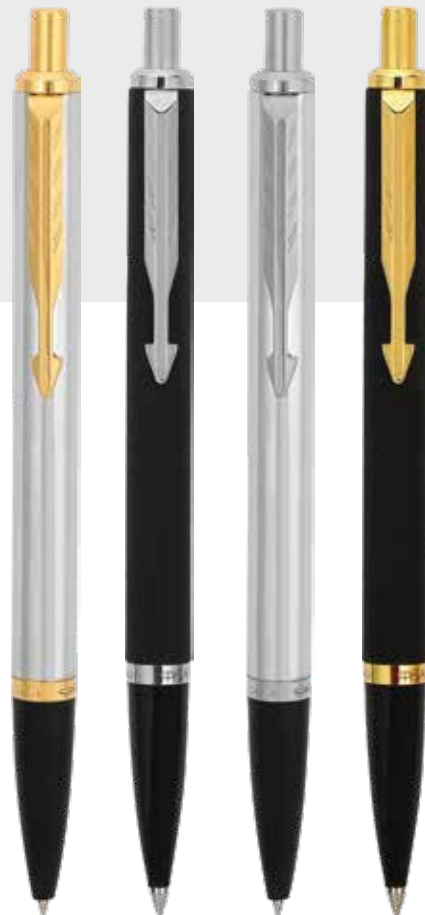

LATITUDE

BALL PEN WITH
CHROME TRIM/GOLD TRIM

Parker Latitude embodies a highly original non conformist individuality. In form and ornament, it rebels against traditional convention whilst retaining an unrivalled quality inherent to a Parker pen. The effortlessly simple line of Latitude retain an unrivalled quality inherent to a Parker pen and mark it clearly as a contemporary statement.

BALL PEN

- Push / click Mechanism
- M SYSTEMARK Ball Point Refill
- Available in 2 colours: Shiny Chrome and matte Black
- Chrome plated brass band with parker logo
- Available in 2 trim finishes - Gold Trim and chrome trim
- Blue Ink Colour
- Gift Oriented Blister packaging

PACKAGING DETAILS

1N Shipper - 36N Pens | 1N Master - 12N Shippers

* Product / Card designs & MRPs are subject to change

For Internal Communication only