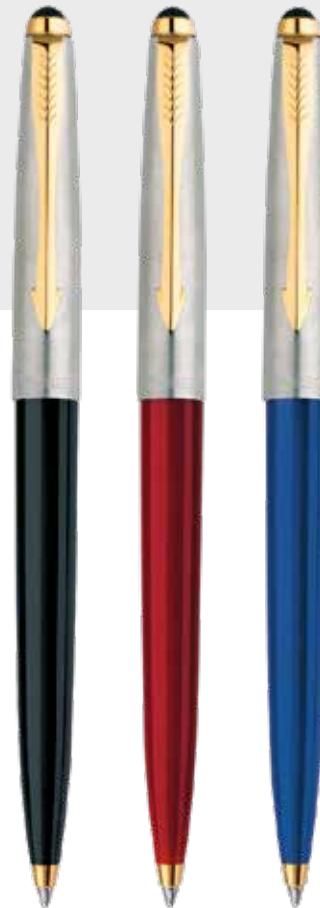

GALAXY STANDARD

BALL PEN WITH GOLD TRIM

Parker brings to you Galaxy, a new collection of pens that look good and write better. The Standard Ball Pen from Galaxy sits slim and pretty in your hands with a body that is tapered at both ends and a shiny hood at the top.

BALL PEN

- Cap press mechanism.
- Quink flow ball point refill.
- Available in 3 body color options.
- Refillable pen.
- Blue ink color refill.
- Gift oriented full blister packaging.

PACKAGING DETAILS

1N Shipper - 12N Pens | 1N Master - 8N Shippers

* Product / Card designs & MRPs are subject to change

For Internal Communication only