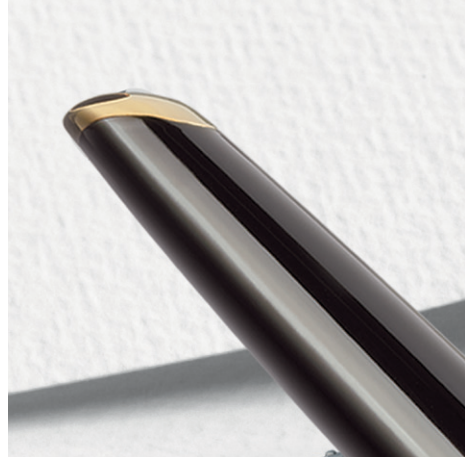

BARREL

Deep lacquer

CAP

Deep lacquer

TRIMS

Golden finish (GT versions) / Palladium finish (ST versions)

PRODUCT STRENGTHS

- Assertive design with marine inspired lines: sleek, rounded, curved lines
- Inset nib in 18K solid gold nib
- Distinctive bevelled barrel button inlaid with a black lacquer bead
- Satin or glossy lacquers
- Articulated curved clip
- Twist mechanism for the ballpoint
- Made in France
- Assembled by hand