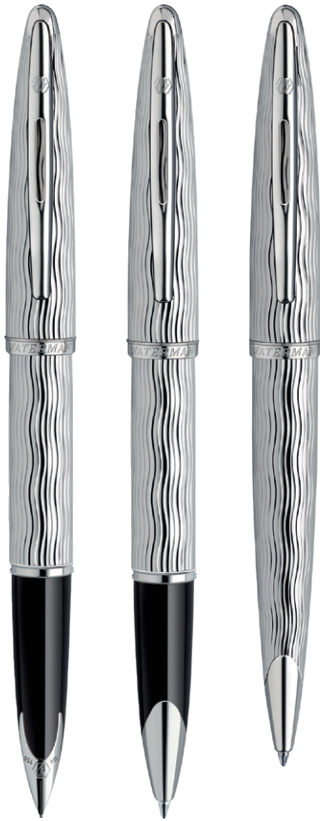

TRIMS

Palladium finish (ST versions) / Golden finish (GT versions)

PRODUCT STRENGTHS

- Assertive design with marine inspired lines: Sleek, rounded, curved lines
- Inset nib in 18K solid gold nib
- Distinctive bevelled barrel button inlaid with a black lacquer bead
- Classic elegance of the Essential versions: undulating chiselling on precious metal (gold- or Silver-plating)
- Modernity of the Contemporary versions: geometric chiselling on PVD finish featuring "titanium" tints
- Articulated curved clip
- Twist mechanism for the ballpoint
- Made in France
- Assembled by hand

CARENE ESSENTIAL BLACK & GOLD GT

Fountain Pen (Fine/Medium) ₹ 23,000

Roller Ball Pen ₹ 18,000

Ball Pen ₹ 16,000

CARÈNE

Creative inspiration

CARENE ESSENTIAL SILVER ST

Fountain Pen (Fine/Medium)	₹ 23,000
Roller Ball Pen	₹ 18,000
Ball Pen	₹ 16,000

CARENE CONTEMPORARY WHITE & GUN METAL ST

Fountain Pen (Fine/Medium)	₹ 22,000
Roller Ball Pen	₹ 17,000
Ball Pen	₹ 15,000

CARÈNE

Creative inspiration

CARENE CONTEMPORARY BLACK & GUN METAL ST

Fountain Pen (Fine/Medium)	₹ 22,000
Roller Ball Pen	₹ 17,000
Ball Pen	₹ 15,000

CARENE CONTEMPORARY BLUE & GUN METAL ST

Fountain Pen (Fine/Medium)	₹ 22,000
Roller Ball Pen	₹ 17,000
Ball Pen	₹ 15,000

CARÈNE

Creative inspiration

CARENE CONTEMPORARY GUN METAL ST

Fountain Pen (Fine/Medium) ₹ 22,000